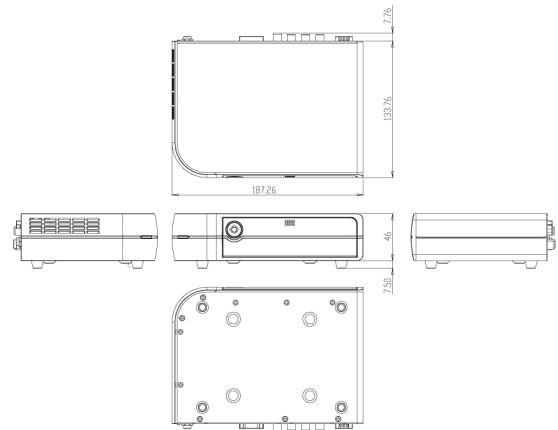

## Hardware Specifications

◆ Video Input	Composite Video with RCA connector
◆ Audio Input	Stereo audio with RCA connector
◆ Video Output	DVI / Analog VGA (RGBHV or YPbPr) S-Video / Composite Video
◆ Audio Output	Stereo audio with RCA connector
◆ Network	iSign A500 : 10/100Mbps iSign A500WL : 10/100Mbps and 802.11b/g wireless
◆ USB	2 x USB 2.0
◆ Serial Port	2 x RS-232 (1 on front panel, 1 on I/O panel)
◆ Storage	1 x CompactFlash socket for type II 1 x internal 2.5" IDE HDD
◆ Power input	12VDC
◆ Power Consumption	8W
◆ Chassis Construction	ABS + PC Plastic (front panel) Heavy duty steel
◆ Operating Temperature	0°C ~50°C
◆ Operating Shock	3G acceleration peak to peak (11ms)
◆ Operating Vibration	MIL-STD-810F 514.5C-1
◆ Weight (Net/ Gross)	1.2Kg / 2.4Kg
◆ Dimensions (DxWxH)	187.2 mm x 133.7 mm x 46 mm

## Dimensions (unit : mm)